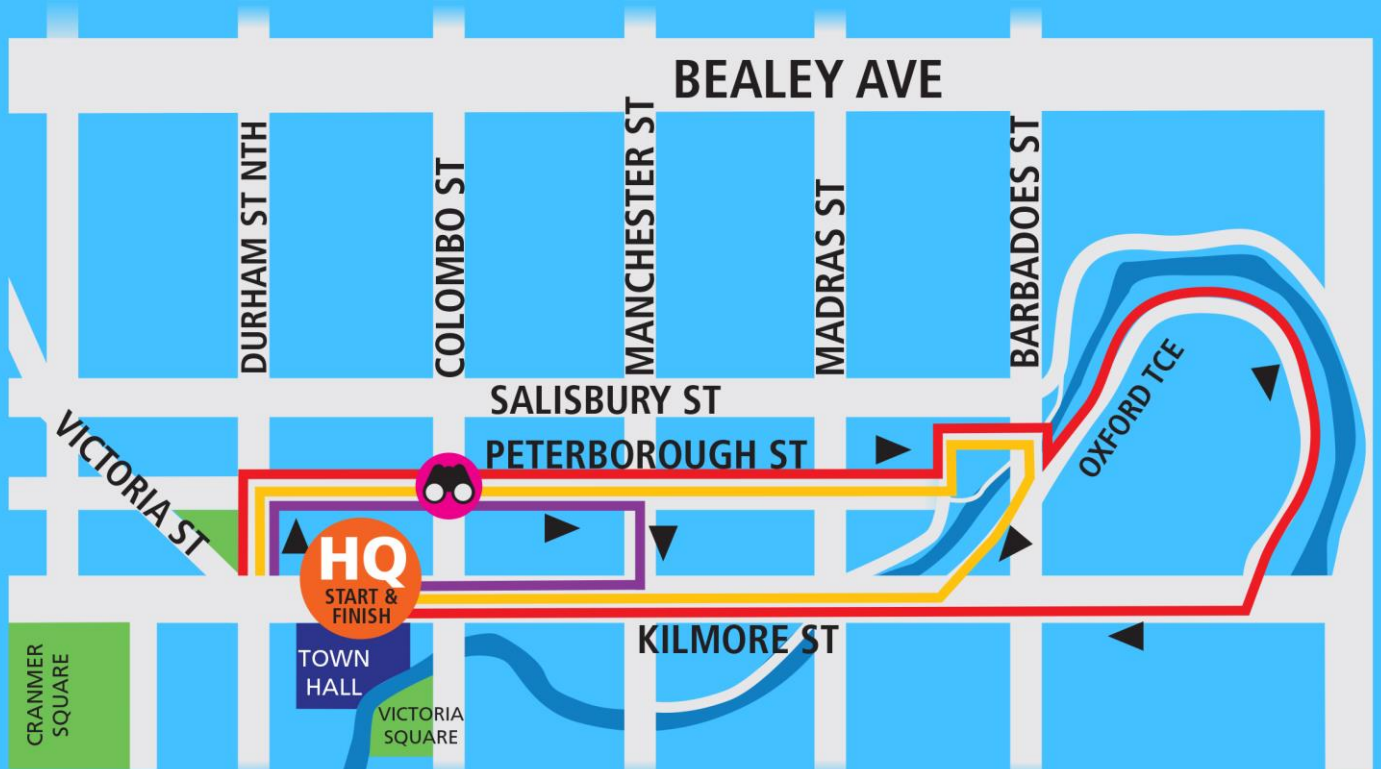

FRONTTRUNNER HOKA
CHRISTCHURCH
MARATHON

KIDS COURSE

The Start, Finish and Prize Giving are all based at Race HQ at the Christchurch Town Hall on Kilmore St.

The Kids' Mara'Fun starts on the north-east corner of Kilmore St and Durham St.

Each distance does one lap of the course shown below.

All events finish outside the Town Hall, heading west on Kilmore Street.

KEY

-  **CHRISTCHURCH TOWN HALL, START & FINISH**
-  **SPECTATOR POINTS WITH BANDS & COFFEE**
-  **1 K COURSE**
-  **3K COURSE**
-  **2 K COURSE**
-  **AVON RIVER**